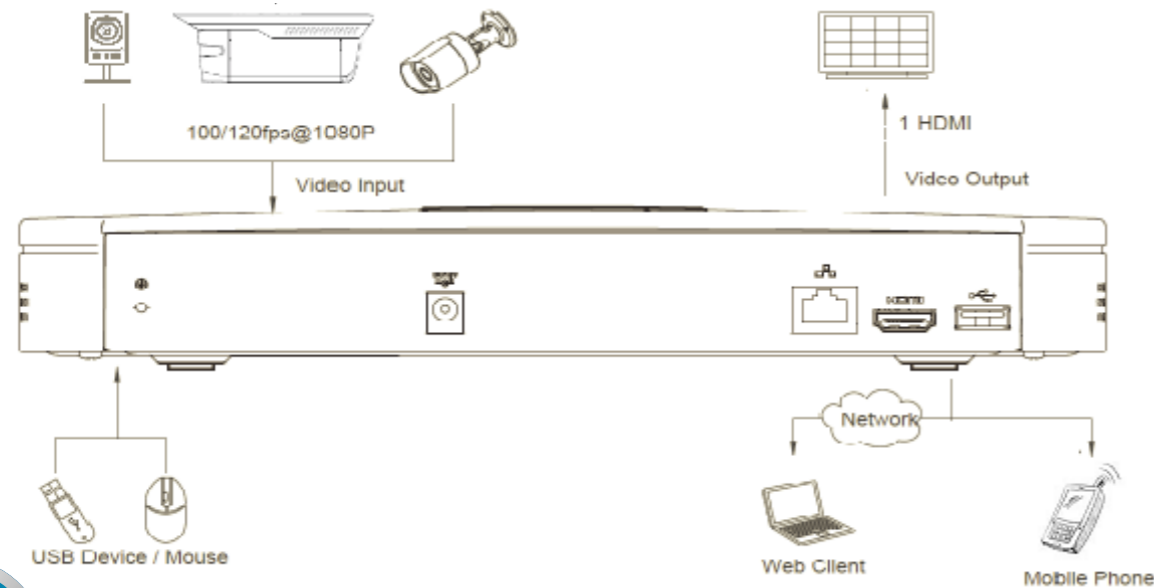

8 Channel Smart 1U Network Video Recorder

Model

SHELIAK-171: 8 Channel Smart 1U Network Video Recorder

Features

- . Up to 8 channel 1080P cameras real time live view
- . H.264/MJPEG dual codec decoding
- . HDMI / VGA simultaneous video output
- . All channel synchronous real time playback, GRID interface
- . Support Multi-brand network cameras
- . ONVIF Version 2.0 conformance
- . Support 1 SATA HDD up to 4TB, 2 USB2.0
- . Multiple network monitoring: Web viewer, CMS(DSS/PSS) & DMSS
- . Support Plug&Play,

System Overview

Specifications

Model	SHELIAK-171
System	
Main Processor	Dual-core embedded processor
Operating System	Embedded LINUX
Video & Audio	
IP Camera Input	1~ 8 channel
Display	
Interface	1 HDMI, 1 VGA
Resolution	1920×1080, 1280×1024, 1280×720, 1024×768
Display Split	1/4/8/9
OSD	Camera title, Time, Video loss, Camera lock, Motion detection, Recording
Recording	
Compression	H.264 / MJPEG
Resolution	1080P(1920×1080) / 720P(1280×720) / D1 (704×576/704×480)
Record Rate	400/480fps@D1, 200/240fps@720P, 100/120fps@1080P
Bit Rate	48 ~ 8192kbps
Record Mode	Manual, Schedule(Regular(Continuous), MD), Stop
Record Interval	1~120 min (default: 60 min), Pre-record: 1~30 sec, Post-record: 10~300 sec
Video Detection	
Trigger Events	Recording, PTZ, Tour, Video Push, Email, FTP, Buzzer & Screen tips
Video Detection	Motion Detection, MD Zones: 396(22×18), Video Loss & Camera Blank
Playback & Backup	
Sync Playback	1/4/9
Search Mode	Time/Date, MD & Exact search (accurate to second), Smart search
Playback Function	Play, Pause, Stop, Rewind, Fast play, Slow play, Next file, Previous file, Next camera, Previous camera, Full screen, Repeat, Shuffle, Backup selection, Digital zoom
Backup Mode	USB Device / Network
Network	
Ethernet	RJ-45 port (10/100M)
Network Function	HTTP, TCP/IP, IPv4/IPv6, UPNP, RTSP, UDP, SMTP, NTP, DHCP, DNS, IP Filter, PPPOE, DDNS, FTP, Alarm Server, IP Search(Support Dahua IP camera, DVR, NVS and etc.)
Max. User Access	20 users
Smart Phone	iPhone, iPad, Android
Storage	
Internal HDD	1 SATA port, up to 4TB
Auxiliary Interface	
USB	2 ports (1 Rear), USB2.0
General	
Power Supply	NVR: DC12V PoE port: DC12V (through external splitter)
Power Consumption	NVR: 10W(without HDD)
Working Environment	-10 ~+55°C / 10~90%RH / 86~106kpa
Dimension(W×D×H)	1U, 275mm×205mm×45mm
Weight	.55kg(without HDD)