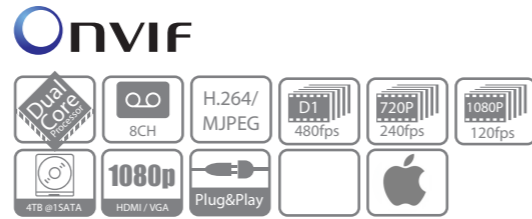

8 Channel Smart 1U Network Video Recorder

Model

SHELIAK-171: 8 Channel Smart 1U Network Video Recorder

Features

- . Up to 8 channel 1080P cameras real time live view
- . H.264/MJPEG dual codec decoding
- . HDMI / VGA simultaneous video output
- . All channel synchronous real time playback, GRID interface
- . Support Multi-brand network cameras
- . ONVIF Version 2.0 conformance
- . Support 1 SATA HDD up to 4TB, 2 USB2.0
- . Multiple network monitoring: Web viewer, CMS(DSS/PSS) & DMSS
- . Support Plug&Play,

System Overview

Specifications

Model	SHELIAK-171
System	
Main Processor	Dual-core embedded processor
Operating System	Embedded LINUX
Video & Audio	
IP Camera Input	1~ 8 channel
Display	
Interface	1 HDMI, 1 VGA
Resolution	1920×1080, 1280×1024, 1280×720, 1024×768
Display Split	1/4/8/9
OSD	Camera title, Time, Video loss, Camera lock, Motion detection, Recording
Recording	
Compression	H.264 / MJPEG
Resolution	1080P(1920×1080) / 720P(1280×720) / D1 (704×576/704×480)
Record Rate	400/480fps@D1, 200/240fps@720P, 100/120fps@1080P
Bit Rate	48 ~ 8192kbps
Record Mode	Manual, Schedule(Regular(Continuous), MD), Stop
Record Interval	1~120 min (default: 60 min), Pre-record: 1~30 sec, Post-record: 10~300 sec
Video Detection	
Trigger Events	Recording, PTZ, Tour, Video Push, Email, FTP, Buzzer & Screen tips
Video Detection	Motion Detection, MD Zones: 396(22×18), Video Loss & Camera Blank
Playback & Backup	
Sync Playback	1/4/9
Search Mode	Time/Date, MD & Exact search (accurate to second), Smart search
Playback Function	Play, Pause, Stop, Rewind, Fast play, Slow play, Next file, Previous file, Next camera, Previous camera, Full screen, Repeat, Shuffle, Backup selection, Digital zoom
Backup Mode	USB Device / Network
Network	
Ethernet	RJ-45 port (10/100M)
Network Function	HTTP, TCP/IP, IPv4/IPv6, UPNP, RTSP, UDP, SMTP, NTP, DHCP, DNS, IP Filter, PPPOE, DDNS, FTP, Alarm Server, IP Search(Support Dahua IP camera, DVR, NVS and etc.)
Max. User Access	20 users
Smart Phone	iPhone, iPad, Android
Storage	
Internal HDD	1 SATA port, up to 4TB
Auxiliary Interface	
USB	2 ports (1 Rear), USB2.0
General	
Power Supply	NVR: DC12V PoE port: DC12V (through external splitter)
Power Consumption	NVR: 10W(without HDD)
Working Environment	-10 ~+55°C / 10~90%RH / 86~106kpa
Dimension(W×D×H)	1U, 275mm×205mm×45mm
Weight	.55kg(without HDD)