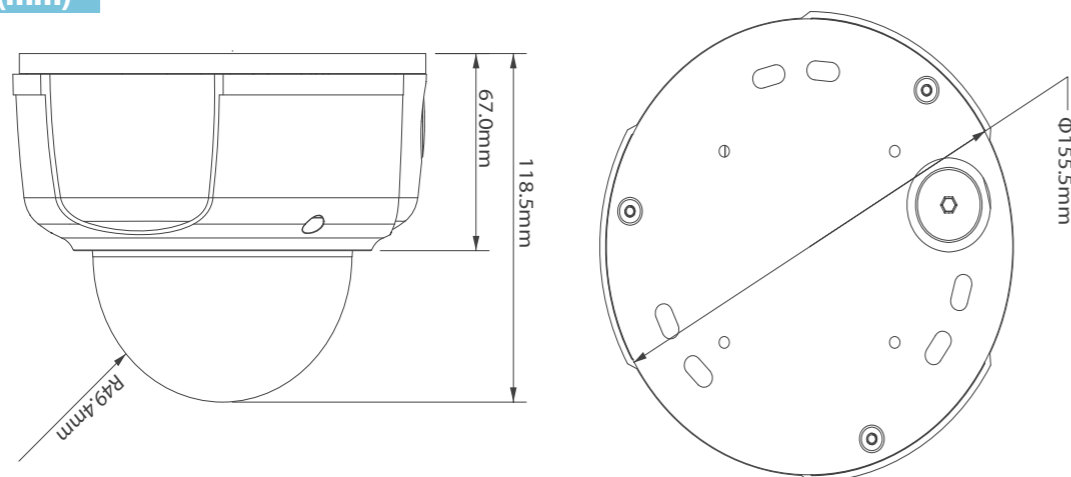

2.0Megapixel Waterproof & Vandal-proof Network IR Dome Camera

Model

SHELIAK-122: 2.0 Megapixel Waterproof & Vandal-proof Network IR Dome Camera

Features

- 1/3" 2 Megapixel progressive scan Exmor CMOS
- H.264 & MJPEG dual-stream encoding
- Max. 25/30fps@1080p (1920x1080)
- DWDR, Day/Night(ICR), 3DNR, Auto iris, AWB, AGC, BLC
- Multiple network monitoring: Web viewer , mobile apps
- 2.7~12mm varifocal lens
- Built-in 1/1 alarm in/out
- Max. LEDs length 20m
- IP66, PoE, IK10, Micro SD memory

Dimensions (mm)

Specifications

Model	SHELIAK-122
Camera	
Image Sensor	1/3" 2Megapixel CMOS
Effective Pixels	1920(H)x1080(V)
Scanning System	Progressive
Electronic Shutter Speed	Auto/Manual 1/3~1/10000
Min. Illumination	0.1lux/F1.4(color), 0 Lux/F1.4 (IR on)
S/N Ratio	>50dB
Camera Features	
Max. LEDs Length	20m
Day/Night	Auto(ICR) / Color / B/W
Backlight compensation	BLC / HLC / DWDR
Gain Control & WB	Auto/Manual
Noise Reduction	3D
Privacy Masking	Up to 4 areas
Lens	
Focal Length	2.7~12mm
Max Aperture	F1.4
Angle of View	H: 105.6°(Wide) ~ 31.1°(Tele)
Mount TypeVideo	Board-in Type
Video	
Compression	H.264/MJPEG
Resolution	1080P(1920x1080) /D1(704x576)
Frame Rate	Main Stream 1080P(1~25/30fps) Sub Stream D1(1 ~ 25/30fps)
Bit Rate	H.264: 16K ~ 8192Kbps
Audio	
Compression	G.711a / G.711u (64kbps)/ PCM(128kbps)
Interface	1/1 channel in/Out
Network	
Ethernet	RJ-45 (10/100Base-T)
Protocol	IPv4/IPv6, HTTP, SSL, TCP/IP, UDP, UPnP, ICMP, IGMP, SNMP, RTSP, RTP, SMTP, NTP, DHCP, DNS, PPPOE, DDNS, FTP, IP Filter, QoS, Bonjour
ONVIF	ONVIF Profile S
Max. User Access	20 users
Smart Phone	iPhone, iPad, Android
Auxiliary Interface	
Memory Slot	Micro SD, Max 32GB
PIR Sensor Range	N/A
Alarm	1/1 channel In/Out
General	
Power Supply	AC 24V / DC12V,PoE(802.3af)
Power Consumption	<7W
Working Environment	-20°C~+60°C, less than 95%RH
Dimensions(WxDxH)	151mmx119mm
Weight	1.25kg
Ingress protection	IK10
Vandal resistance	IP66